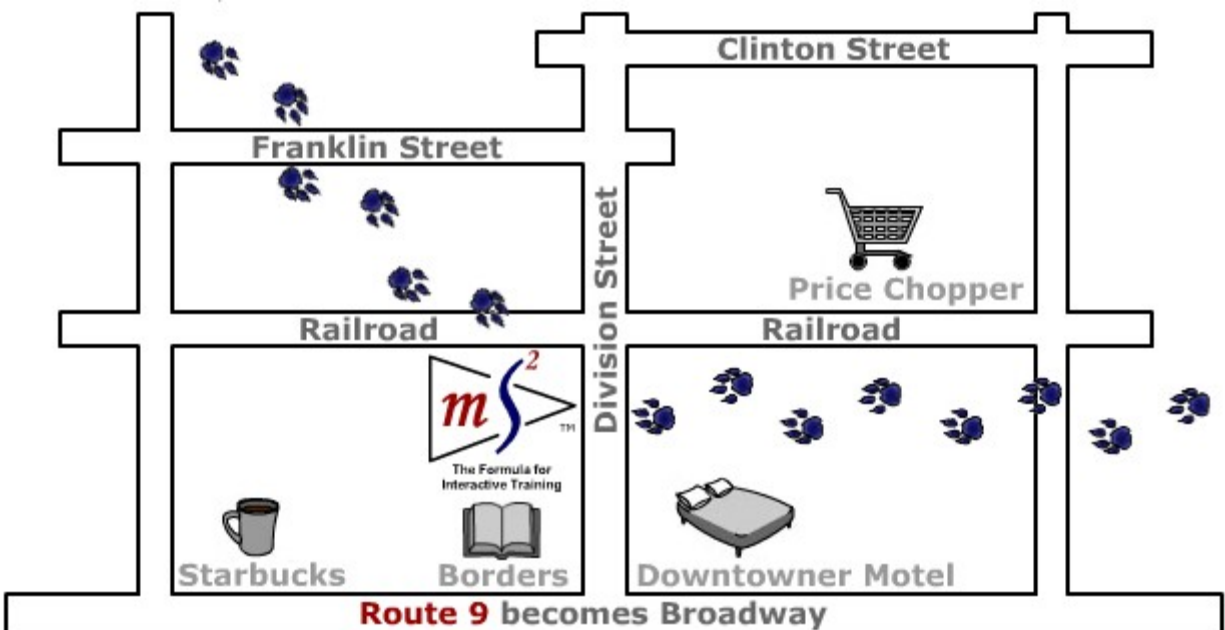

Directions

From Albany and South/West and East

Exit 24 off the New York State Thruway
Merge right after tolls to route 87 North (Montreal/Northway)
Exit 13N off 87 (Northway)
Take Route 9 into Downtown Saratoga Becomes
Broadway (approx. 5 miles)
Left onto Division Street (Light at Borders on left)
We are at the corner of Division and Railroad (1st block)

From Queensbury/ North

Exit 15 off 87 (Northway)
Take Route 50 South into Downtown Saratoga Becomes
Broadway
Right onto Division Street (Light at Borders)
We are at the corner of Division and Railroad (1st block)

(You can park in either the lot next to the building, or on the street. The lot entrance is on Railroad.)

mySmartSimulations, Inc.

60 Railroad Place, Suite 205 Saratoga Springs, New York 12866

(518) 581-7999